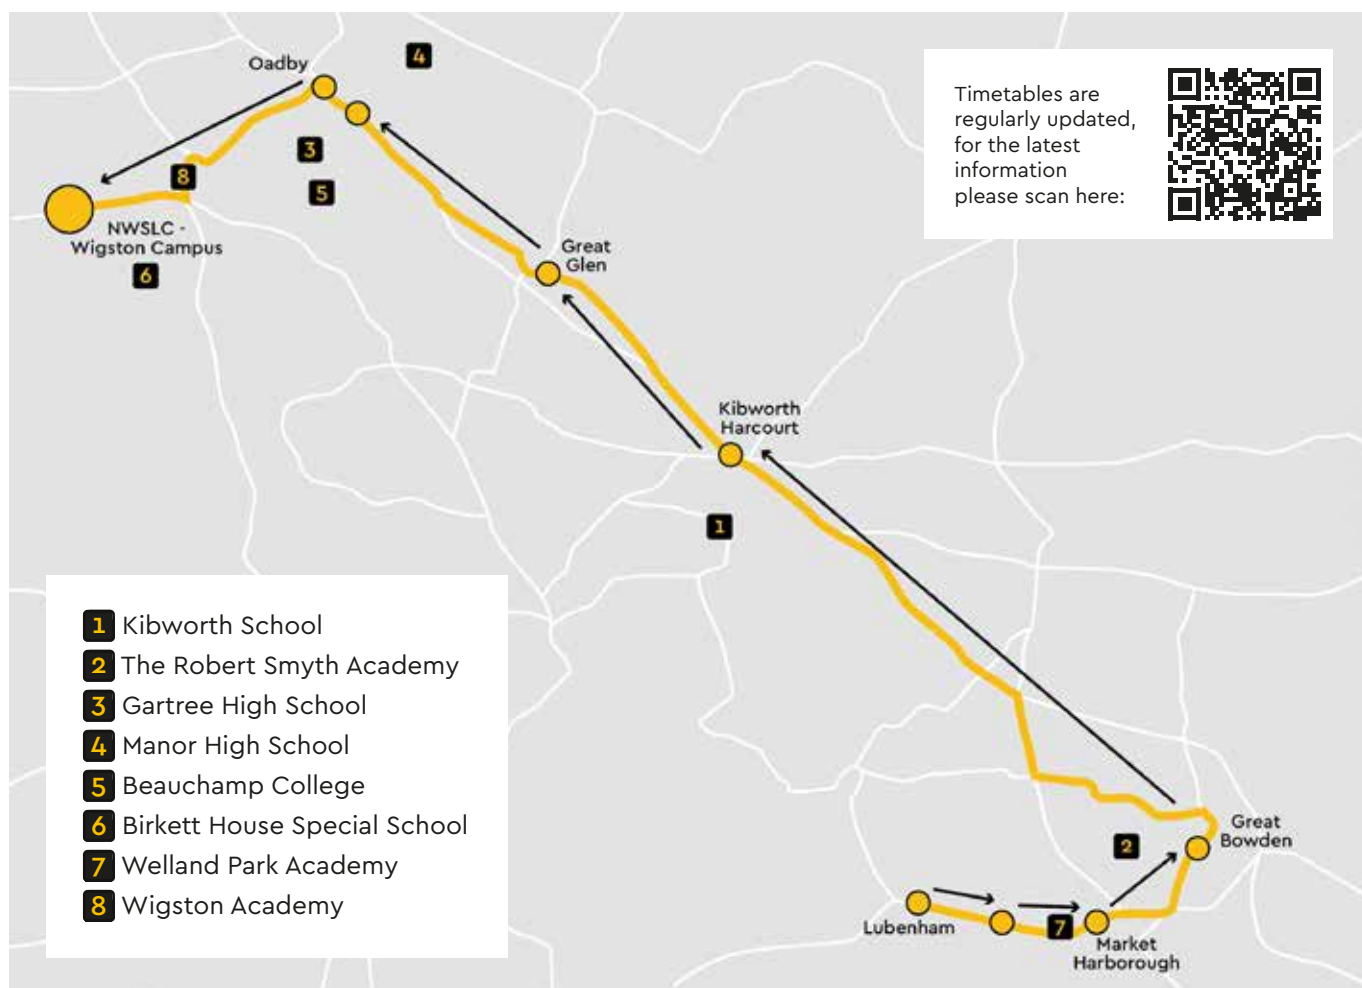

## Route: Market Harborough to NWSLC Wigston Campus

Market Harborough	Lubenham Hill. Bus stop opposite Farndale View	7.50am
Market Harborough	Fairfield Road. Bus stop outside church	7.53am
Market Harborough	Great Bowden Road. Bus stop adjacent to Fernie Rd	7.56am
Market Harborough	Great Bowden Road. Bus stop after Arden Way	7.59am
Kibworth Harcourt	Leicester Rd A6. Bus stop opposite Main Street	8.10am
Great Glen	London Road. Bus stop opposite the Pug & Greyhound	8.15 am
Oadby	London Road A6. Bus stop opposite The Oadby Owl	8.20am
Oadby	Wigston Road. Bus stop opposite St Peters Church	8.25am
Wigston Campus	Canal Street	8.40am

The bus will return from Canal Street  
Monday - Thursday at 5.15pm and Friday at 4:45pm