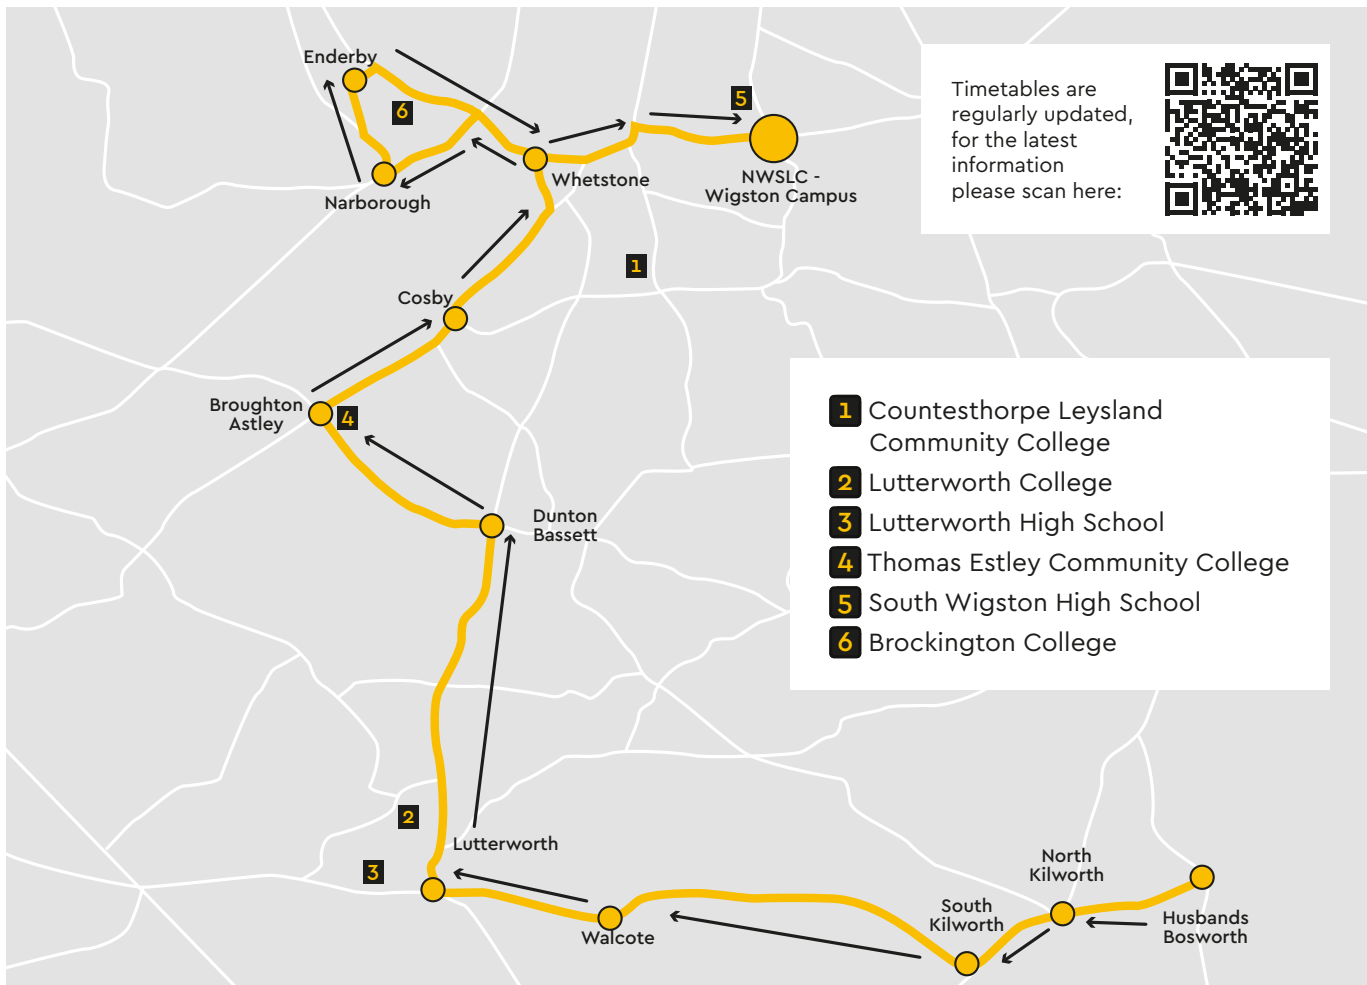

CONTRACT BUS 2023/2024

Route: Husbands Bosworth to NWSLC Wigston Campus

Husbands Bosworth	Bus stop at Springfields Store, High Street	7.32am
North Kilworth	Bus stop Opposite Rose Dale	7.34am
South Kilworth	Bus stop opposite Leys Crescent	7.38am
Walcote	Lutterworth Road bus stop outside petrol station	7.38am
Lutterworth	High Street A426 bus stop outside Dominos	7.50am
Dunton Bassett	Coopers Lane bus stop after Nursery Gardens	7.57am
Broughton Astley	Cosby Road bus stop after entrance to Bulls Head car park	8.03am
Cosby	Bus stop outside the Village Hall	8.09am
Whetstone	Opposite The Lime Tree Inn, Cambridge Road	8.13am
Narborough	Station Road Narborough Arms car park	8.17am
Enderby	Leicester Road bus stop before Fosse Close, opposite Sparsis Gardens	8.20am
Wigston Campus	Canal Street	8.45am

The bus will return from Canal Street every afternoon leaving at 5.15pm